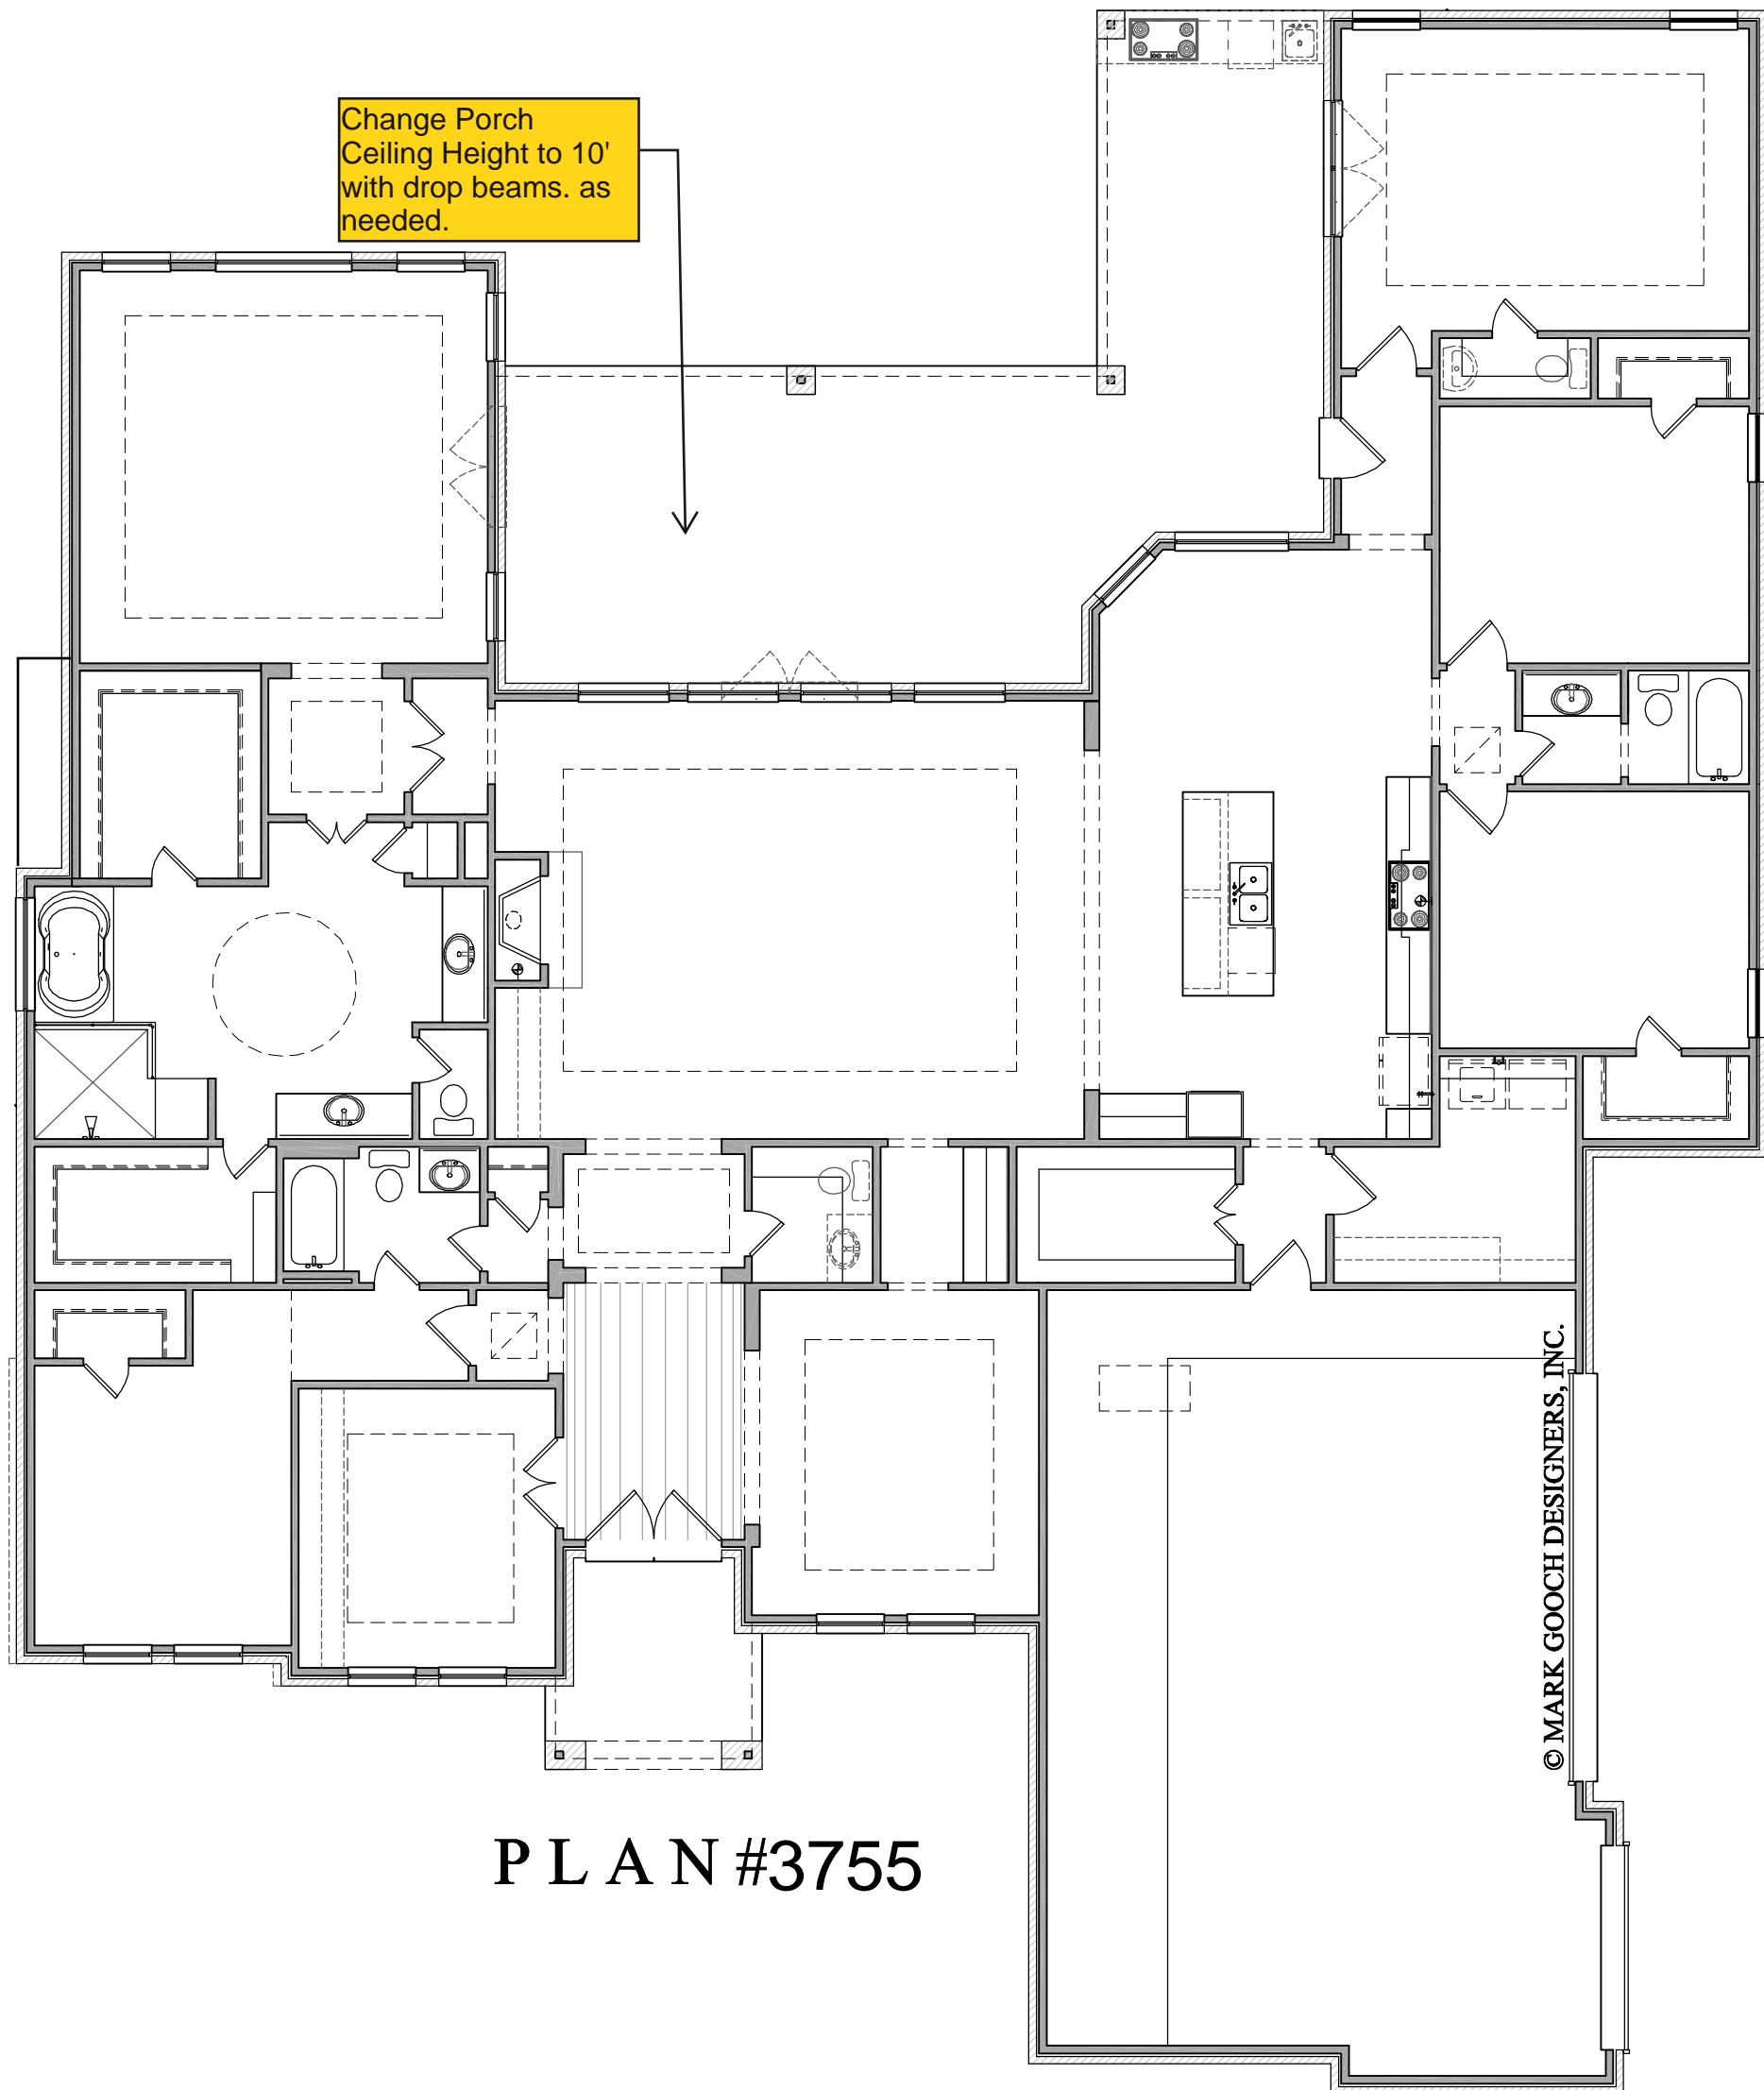

PLAN #3755-A

PLAN #3755-B

Change Porch Ceiling Height to 10' with drop beams, as needed.

PLAN #3755

© MARK GOOCH DESIGNERS, INC.

<b>A-2</b>
REVISIONS
name

PLAN #