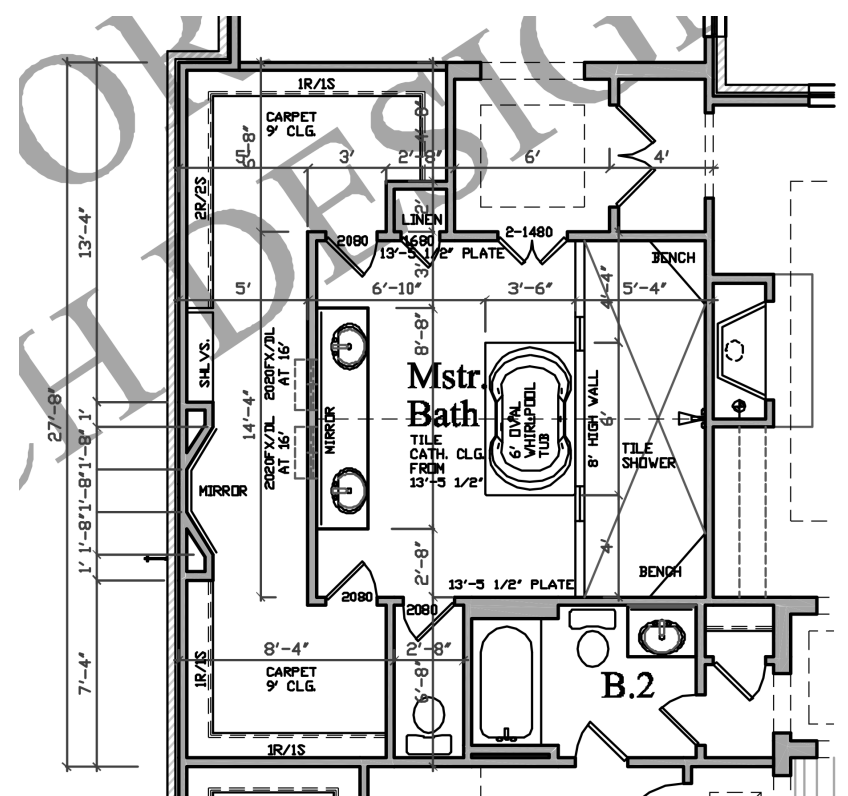

PLAN #3755-A

PLAN #3755-B

Change Porch Ceiling Height to 10' with drop beams, as needed.

PLAN #3755

© MARK GOOCH DESIGNERS, INC.

<b>A-2</b>
REVISIONS
name

PLAN #