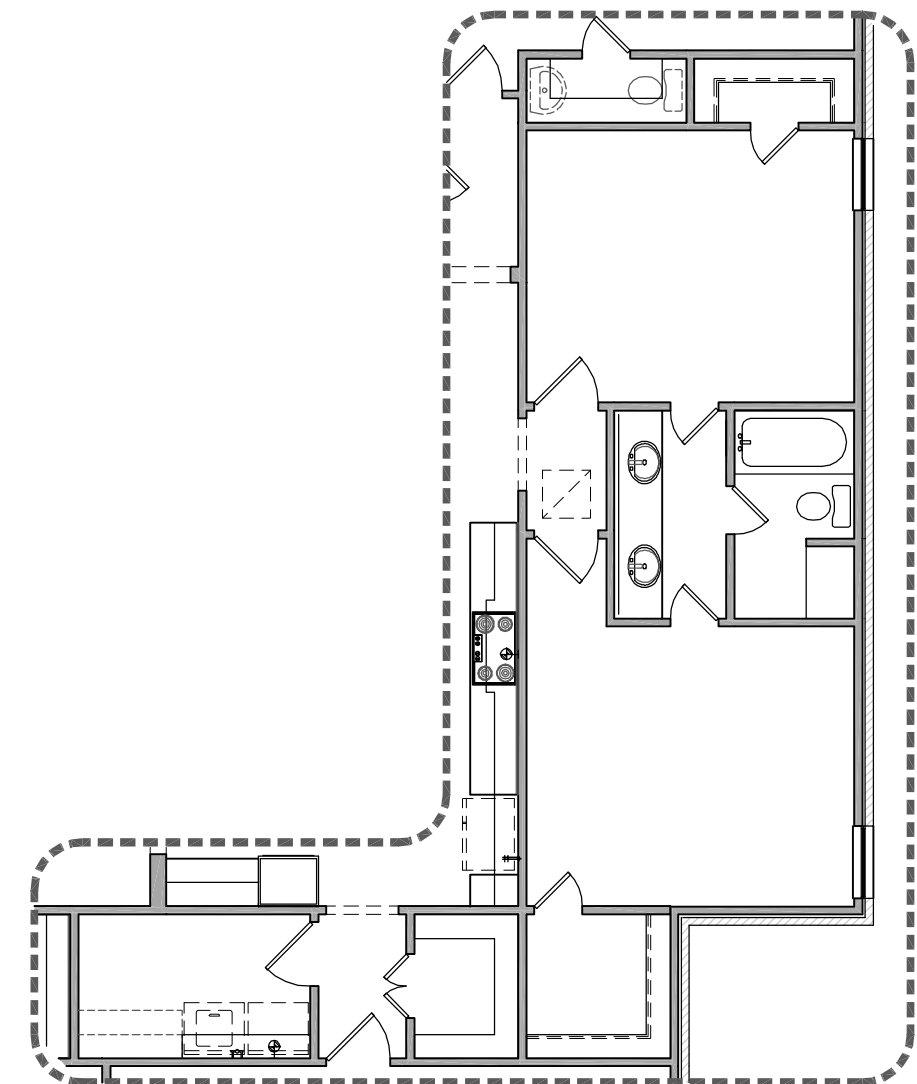

PLAN #3755-A

PLAN #3755-B

Change Porch Ceiling Height to 10' with drop beams, as needed.

PLAN #3755

© MARK GOOCH DESIGNERS, INC.

<b>A-2</b>
REVISIONS
name

PLAN #